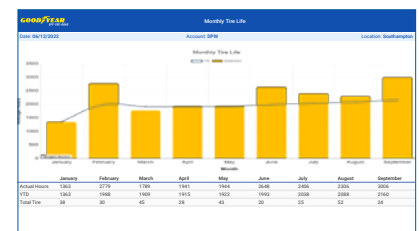

Cloud-based platform makes tire performance data readily available from anywhere

Mobile app allows accurate onsite data collection, enabling more timely report generation

EMTrack™ Report Dashboard provides over 40 tire, vehicle and rim reports to help operators optimize tire performance, maintenance, inventory and cost

DATA TRACKED

- MAINTENANCE HISTORY
- TREAD DEPTH
- TIRE DAMAGE
- MACHINE ENGINE HOURS/MILEAGE
- AIR PRESSURE
- RIMS
- RETREADS & REPAIRS

SAMPLE REPORTS

FLEET SURVEY

Item	Brand	Model	Year	Size	Comp	Rating	Included	Total	Unit	Pressure	Report
101	Michelin	MSR-24	2017	385/65R22.5	14.00R	10	10	10	10	10	10
102	Michelin	MSR-24	2017	385/65R22.5	14.00R	10	10	10	10	10	10